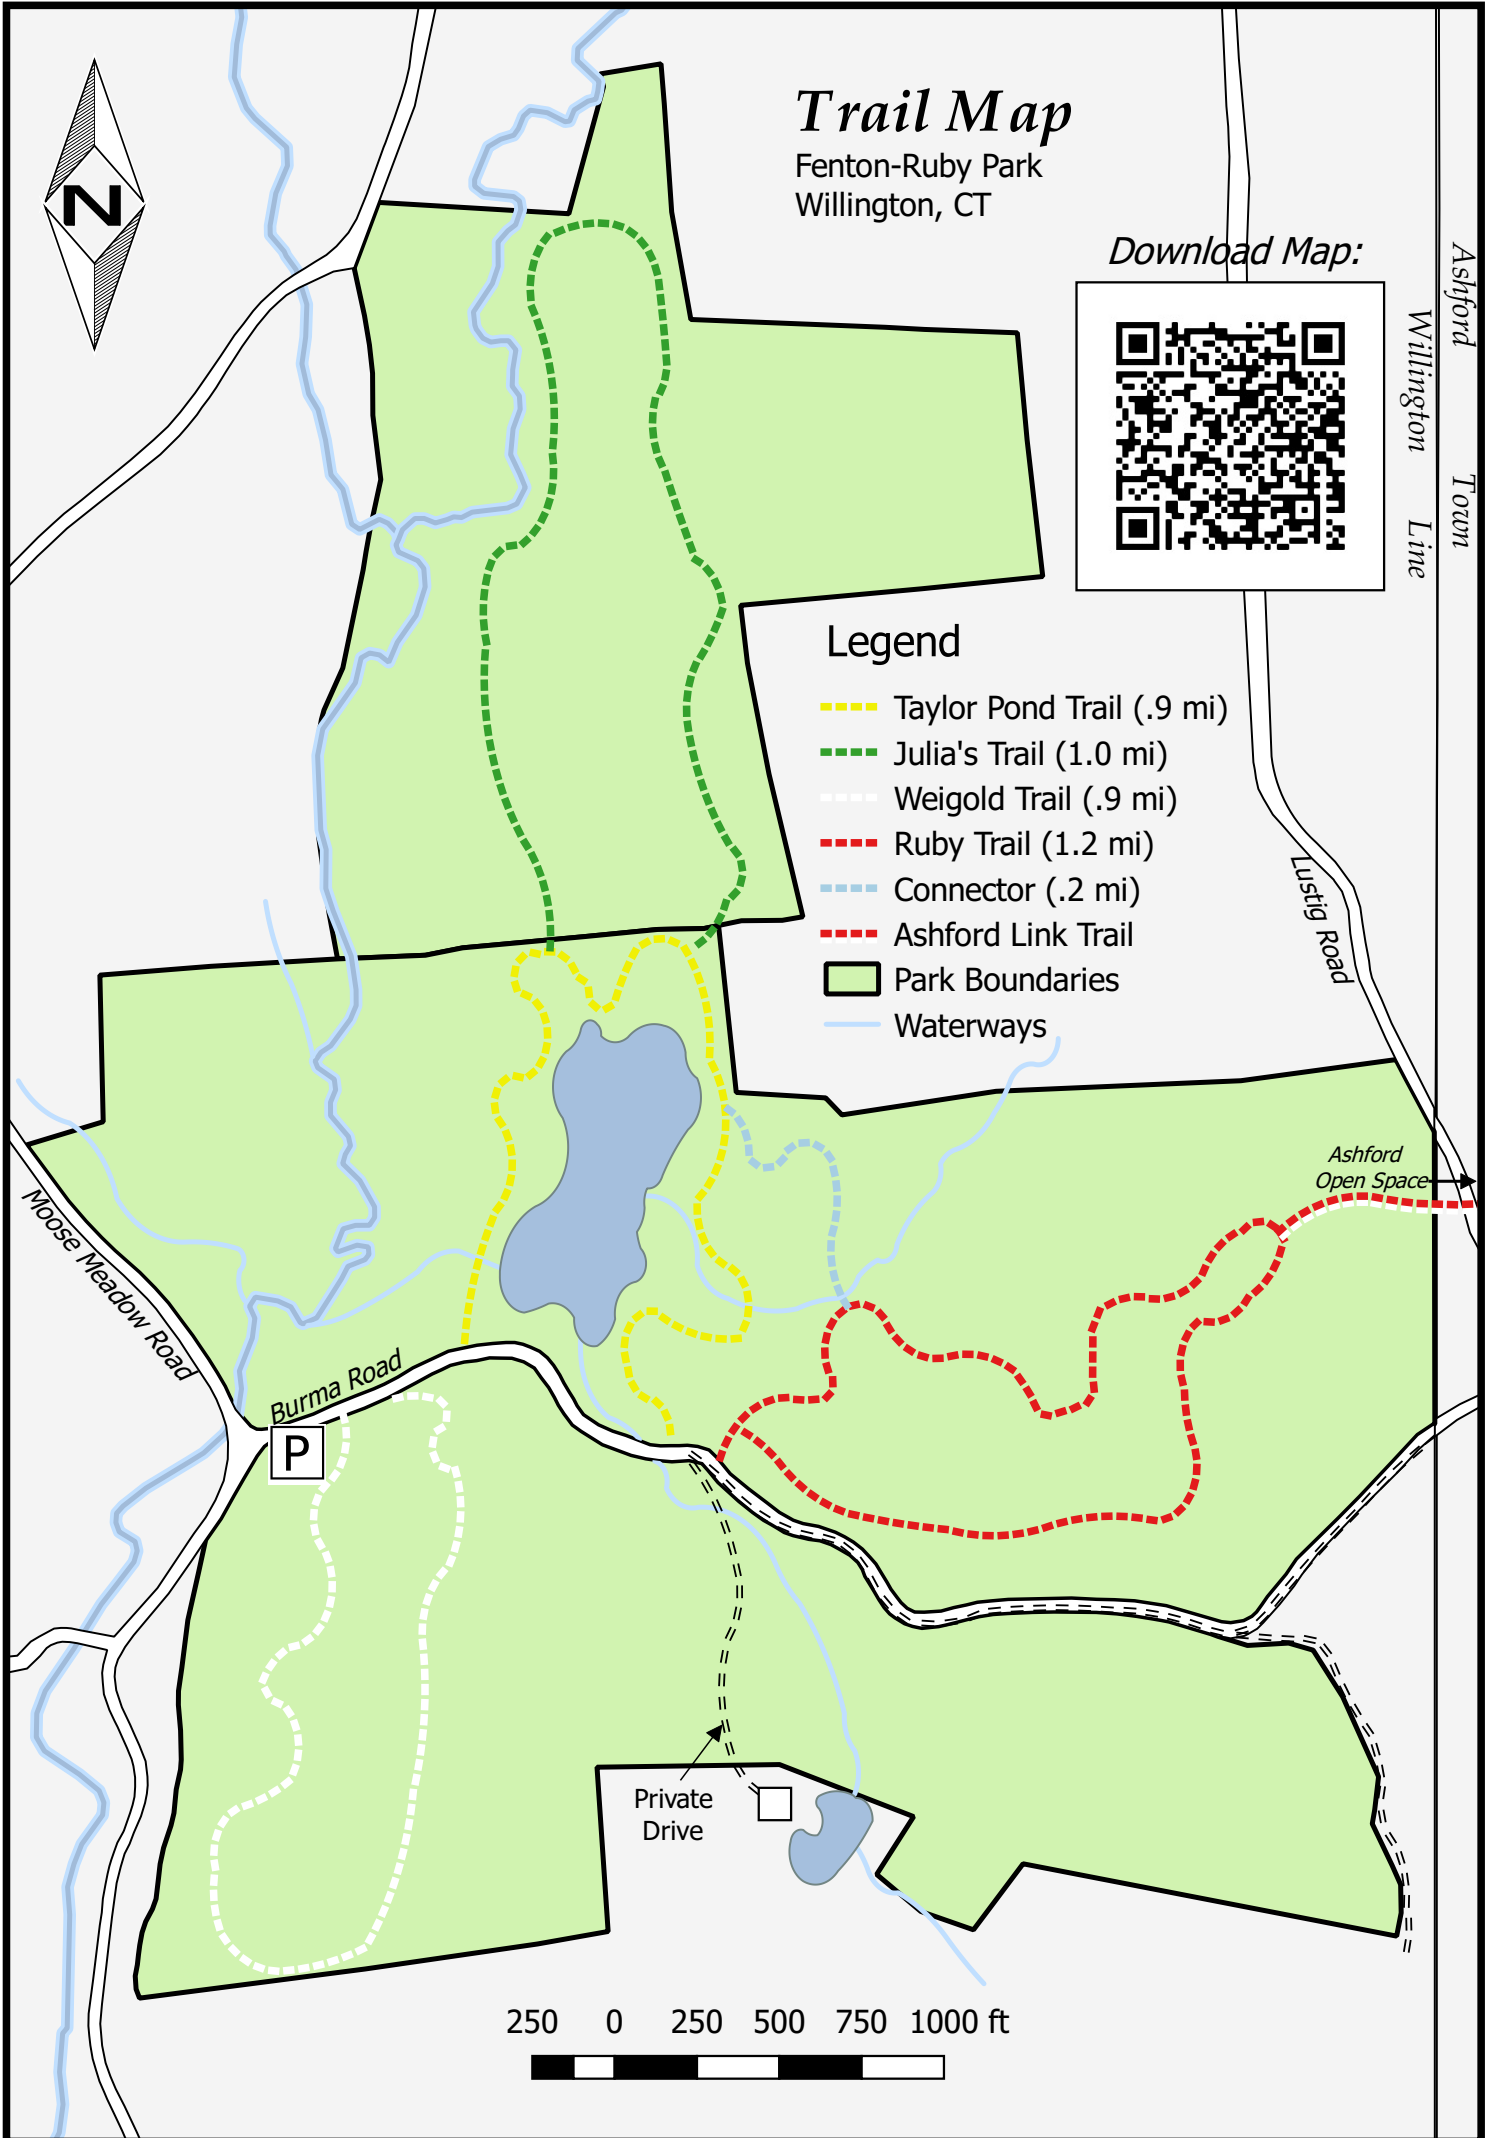

# Trail Map

Fenton-Ruby Park  
Willington, CT

Download Map:

Ashford  
Wilmington  
Town  
Line

## Legend

- Taylor Pond Trail (.9 mi)
- Julia's Trail (1.0 mi)
- Weigold Trail (.9 mi)
- Ruby Trail (1.2 mi)
- Connector (.2 mi)
- Ashford Link Trail
- Park Boundaries
- Waterways

250 0 250 500 750 1000 ft