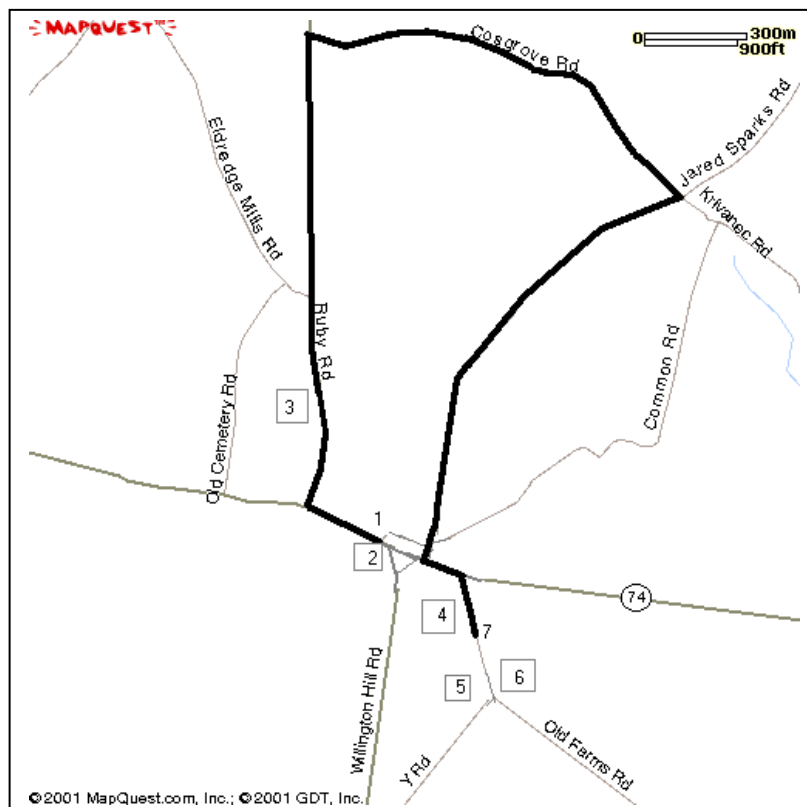

To Whom It May Concern:

The Willington Parent Teacher Association (PTA) is holding a road race fundraiser May 25th, 2019. The *Willington PTA 5k and Fun Runs* are officially sanctioned by the town of Willington, the Department of Transportation and the Connecticut State Police. Access to Old Farms Road will be limited from approximately 8:20 a.m. to 11:30 a.m. The 5K racecourse map is shown below for your convenience. The 5K race starts at 8:30 and should be completed by approximately 9:30 a.m. Please contact me with questions or concerns: (860) 205-7201 or sconlin@willingtonct.org. Thank you for your understanding and cooperation.

Sincerely,

Sean Conlin
Race Directors

Phil Stevens

Course Map

DIRECTIONS

I84 East to Exit 69. Turn right off the ramp onto Rt. 74 East. Go ~ 4 miles to the town green. Parking on the green.

I84 West to Exit 71. Turn left off the ramp. Go left at the first stop sign to cross over the highway. At the next stop sign, turn right onto Rt. 320 (Ruby Rd.) Go ~ 2.5 mile to Rt. 74 East. Turn left onto Rt. 74 E and town green will be on your left. Parking on the green.

PARKING LOCATIONS

1. Start (town green)
2. St Jude's Church
3. Center School

COURSE LAYOUT

- Mile 1 – small gradual hill
- Mile 2 – medium rolling hill
- Mile 3 – down hill; large uphill