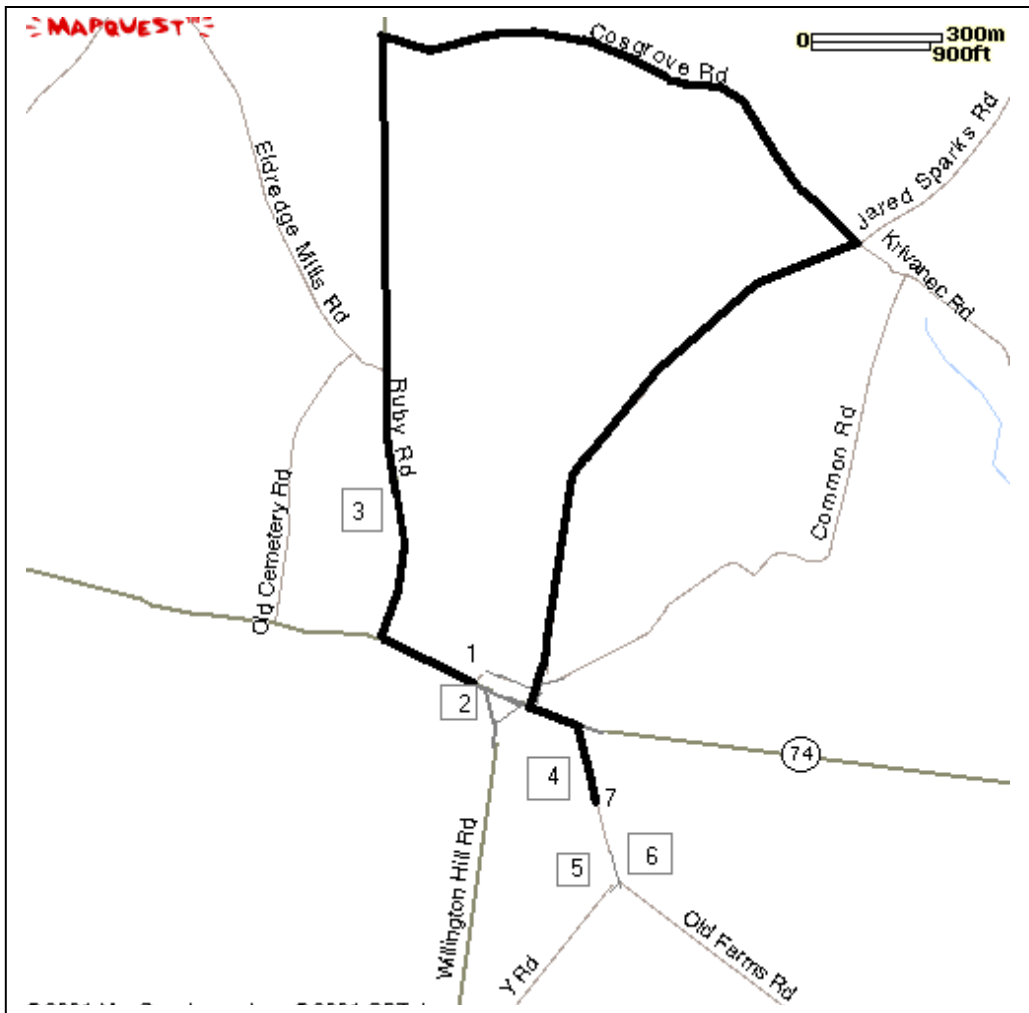

To Whom It May Concern:

The Willington Parent Teacher Association (PTA) is holding a road race fundraiser May 25th, 2019. The *Willington PTA 5k and Fun Runs* are officially sanctioned by the town of Willington, the Department of Transportation and the Connecticut State Police. Access to Old Farms Road will be limited from approximately 8:20 a.m. to 11:30 a.m. The 5K racecourse map is shown below for your convenience. The 5K race starts at 8:30 and should be completed by approximately 9:30 a.m. Please contact me with questions or concerns: (860) 205-7201 or sconlin@willingtonct.org. Thank you for your understanding and cooperation.

Sincerely,

Sean Conlin
Race Directors

Phil Stevens

Course Map

DIRECTIONS

I84 East to Exit 69. Turn right off the ramp onto Rt. 74 East. Go ~ 4 miles to the town green. Parking on the green.

I84 West to Exit 71. Turn left off the ramp. Go left at the first stop sign to cross over the highway. At the next stop sign, turn right onto Rt. 320 (Ruby Rd.) Go ~ 2.5 mile to Rt. 74 East. Turn left onto Rt. 74 E and town green will be on your left. Parking on the green.

PARKING LOCATIONS

1. Start (town green)
2. St Jude's Church
3. Center School

COURSE LAYOUT

- Mile 1 – small gradual hill
- Mile 2 – medium rolling hill
- Mile 3 – down hill; large uphill